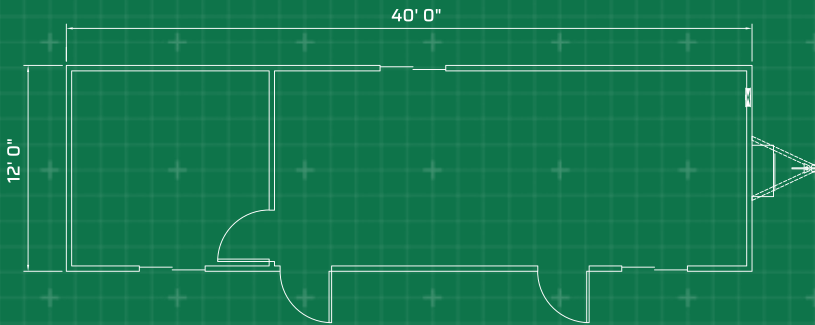

12' x 44' OFFICE TRAILER

In addition to your office solution, we can provide additional products and services that complete your space- creating a more productive, comfortable, and safe work environment.

CUSTOMIZATION

- Steps & Ramps
- Furniture & Appliances
- Technology
- Site Services
- Loss Protection

Dimensions

- 44' Long (including hitch)
- 40' Box size
- 12' Wide nominal
- 7' 11" Ceiling height nominal