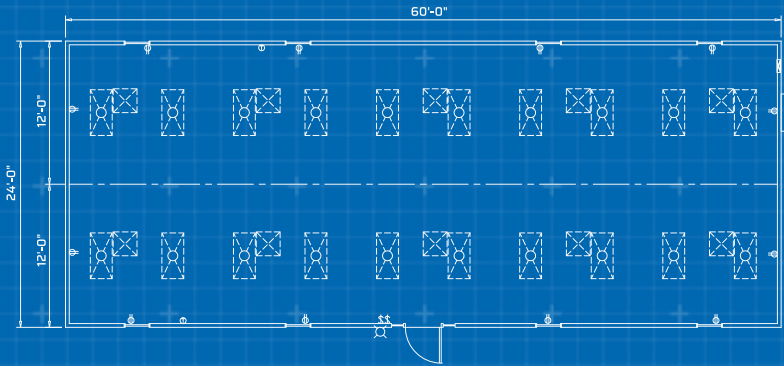

24' x 60' SALES OFFICE

In addition to your office solution, we can provide additional products and services that complete your space- creating a more productive, comfortable, and safe work environment.

CUSTOMIZATION

- Steps & Ramps
- Furniture & Appliances
- Technology
- Site Services
- Loss Protection

Dimensions

- 60' Box size
- 24' Wide nominal
- 7'-11" Ceiling height

Exterior Finish

- Smart panel siding
- Wood flooring system
- EPDM roofing
- Std drip rail systems