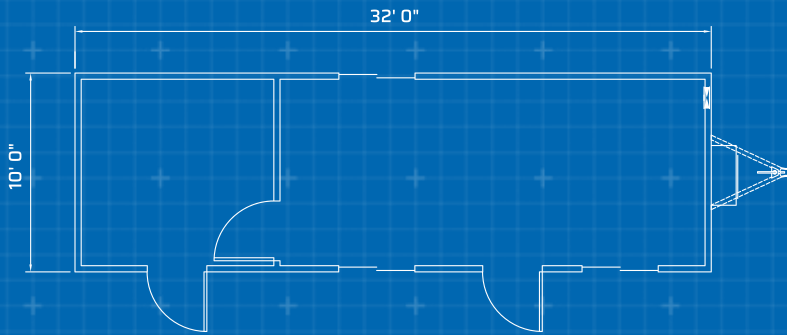

10' x 36' OFFICE TRAILER

In addition to your office solution, we can provide additional products and services that complete your space- creating a more productive, comfortable, and safe work environment.

CUSTOMIZATION

- Steps & Ramps
- Furniture & Appliances
- Technology
- Site Services
- Loss Protection

Dimensions

- 36' Long (including hitch)
- 32' Box size
- 10' Wide
- 8' Ceiling height

Exterior Finish

- Prefinish metal siding
- Steel frame / wood floor
- 45 mil EPDM roof
- Available in wheeled and frameless models