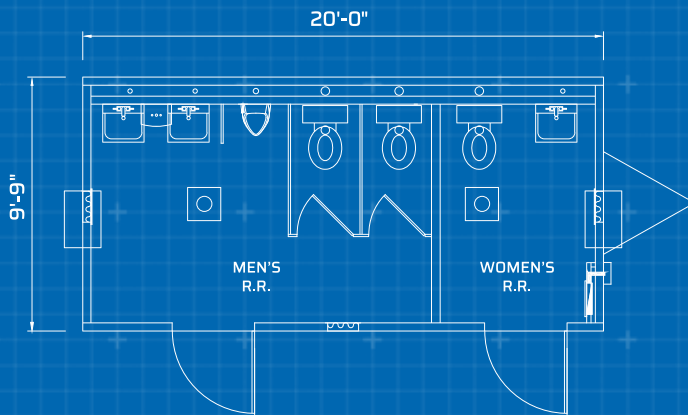

10' x 20' TOILET TRAILER

In addition to your office solution, we can provide additional products and services that complete your space- creating a more productive, comfortable, and safe work environment.

CUSTOMIZATION

- Steps & Ramps
- Furniture & Appliances
- Technology
- Site Services
- Loss Protection

Dimensions

- 20' Box size
- 10' Wide
- 8' Ceiling height

Exterior Finish

- Prefinish metal siding
- Steel frame/wood floor
- 45 mil EDPM roof