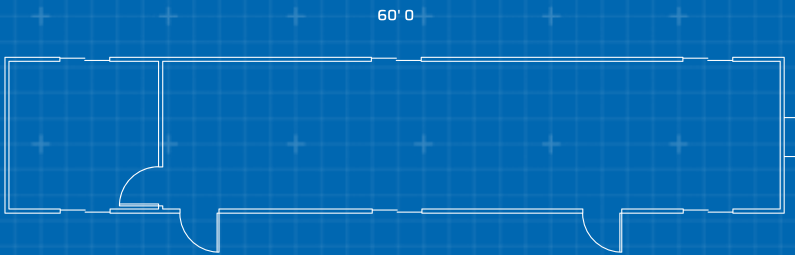

12' x 64' OFFICE TRAILER

In addition to your office solution, we can provide additional products and services that complete your space- creating a more productive, comfortable, and safe work environment.

CUSTOMIZATION

- Steps & Ramps
- Furniture & Appliances
- Technology
- Site Services
- Loss Protection

Dimensions

- 63' Long (including hitch)
- 60' Box size
- 12' Wide
- 8' Ceiling height

Exterior Finish

- Innerseal metal siding
- Frameless
- Mansard roof / 45 mil EPDM roof
- Wood floor