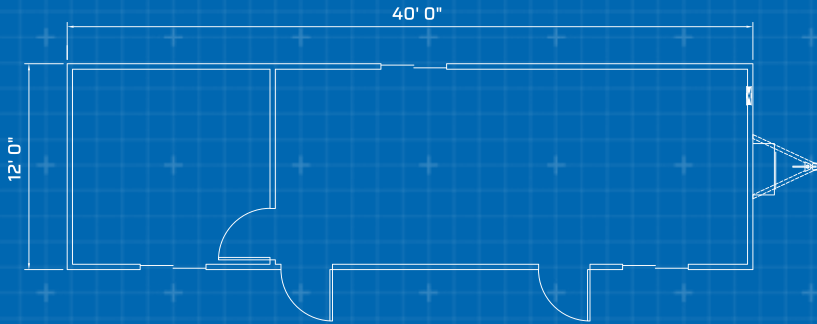

12' x 44' OFFICE TRAILER

In addition to your office solution, we can provide additional products and services that complete your space- creating a more productive, comfortable, and safe work environment.

CUSTOMIZATION

- Steps & Ramps
- Furniture & Appliances
- Technology
- Site Services
- Loss Protection

Dimensions

- 44' Long (including hitch)
- 40' Box size
- 12' Wide
- 7' 11" Ceiling height

Exterior Finish

- Smart panel siding
- Steel frame with wood floor
- 45 mil EPDM roof

Interior Finish

- Paneled walls
- Vinyl tile floors
- T-bar ceiling
- Telephone conduits installed
- Wide open shells available

Electric/HVAC