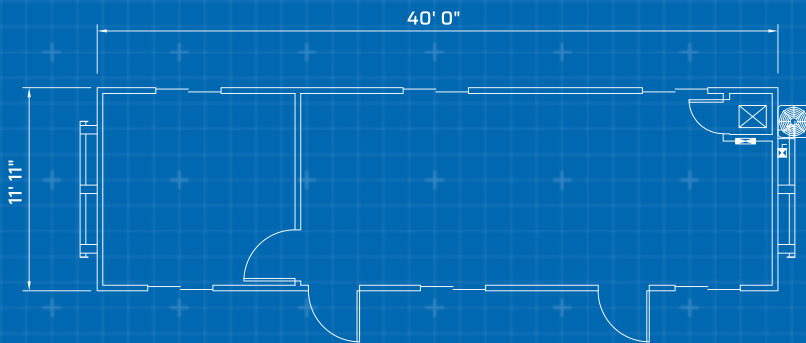

12' x 40' SKIDDED OFFICE TRAILER

In addition to your office solution, we can provide additional products and services that complete your space- creating a more productive, comfortable, and safe work environment.

CUSTOMIZATION

- Steps & Ramps
- Furniture & Appliances
- Technology
- Site Services
- Loss Protection

Dimensions

- 40' Box size
- 12' Wide nominal
- 8' Ceiling height nominal

Exterior Finish

- Prefinish metal siding
- Steel frame / wood floor
- 45 mil EPDM roof